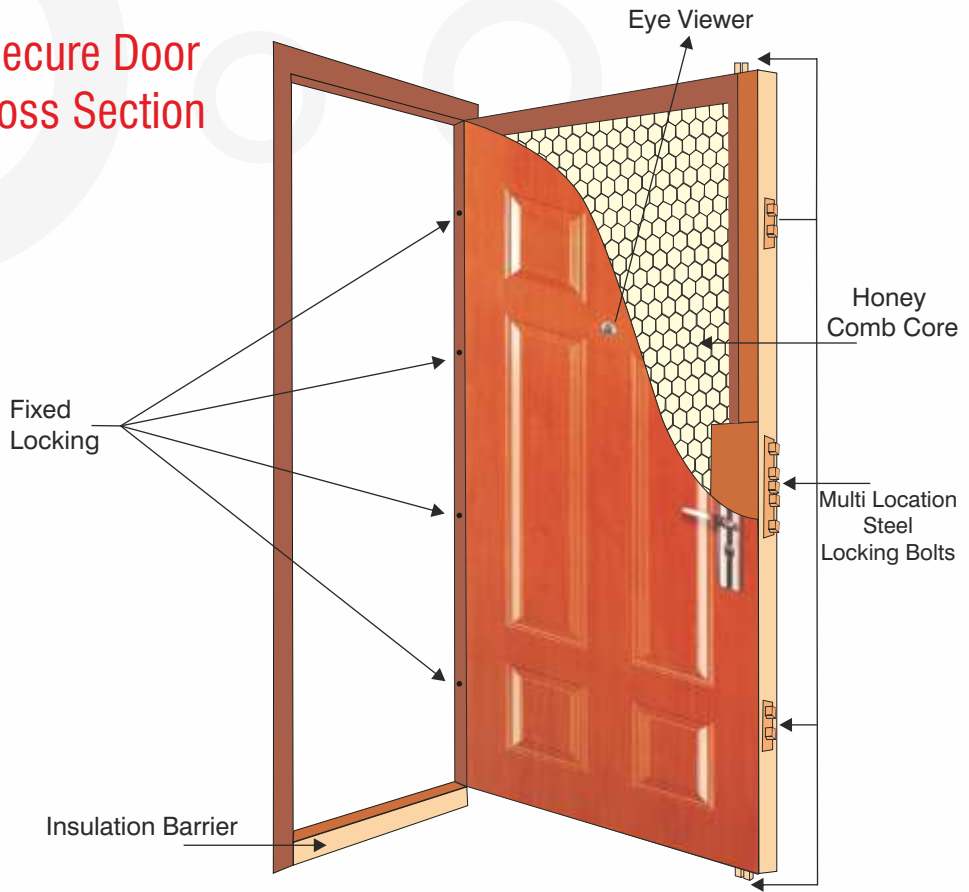

Bsecure Door Cross Section

Call: +91 7104 281070 / +91 95030 13936

Email: bri-sales@bajajngp.com | Website: www.bajajreinforcementsllp.com